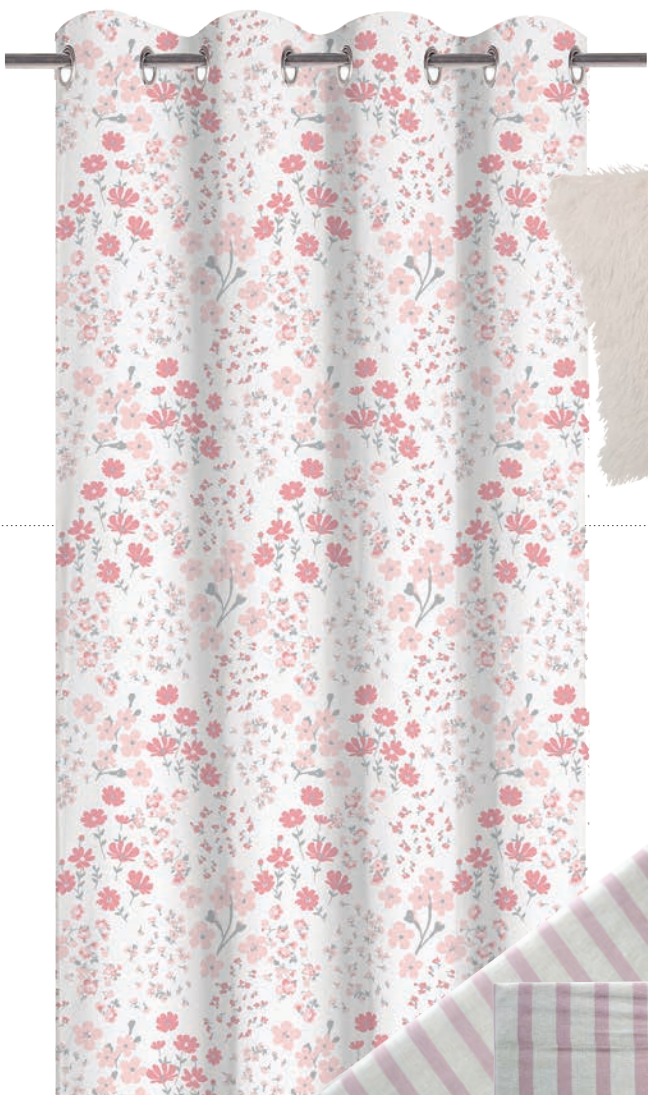

~~€21,99~~
€13,99

CORTINA BELL
140 x 260 cm
POLIÉSTER - COR ROSA
REF: 560.9875.095590