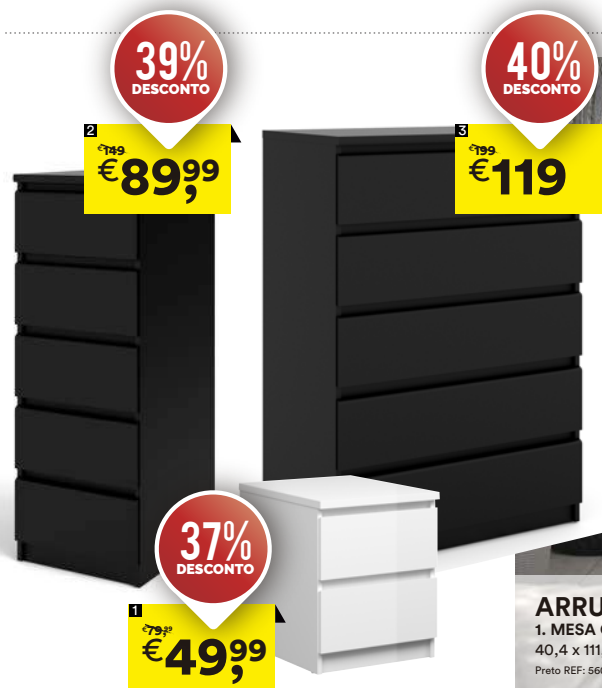

44%
DESCONTO
€79,99
€49,99

44%
DESCONTO
€179
€99

42%
DESCONTO
€189
€109

35%
DESCONTO
€199
€129

ARRUMAÇÃO SCANDI

- COR BRANCO
1. MESA CAB 2 GAVETAS 40 x 50 x 40 cm REF: 560.9875.099932 €89,99 €49,99 | 2. CAMISEIRO 5 GAVETAS 60 x 120 x 40 cm REF: 560.9875.099949 €179 €99 | 3. CÔMODA 5 GAVETAS 80 x 100 x 40 cm REF: 560.9875.099956 €189 €109 | 4. CÔMODA 6 GAVETAS 80 x 100 x 40 cm REF: 560.9875.099963 €199 €129

39%
DESCONTO
€179
€89,99

40%
DESCONTO
€179
€119

37%
DESCONTO
€79,99
€49,99

37%
DESCONTO
€239
€149

ARRUMAÇÃO NAIA COR PRETO E BRANCO BRILHO

1. MESA CAB 2 GAV 40,4 x 49,5 x 50 REF: 560.9875.092155 Preto REF: 560.9875.039754 Branco €79,99 €49,99 | 2. CAMISEIRO 5 GAVETAS 40,4 x 111,3 x 50 REF: 560.9875.092124 Preto REF: 560.9875.039785 Branco €149 €89,99 | 3. CÔMODA 5 GAV 77 x 111,3 x 50,3 REF: 560.9875.092148 Preto REF: 560.9875.039761 Br €199 €119 | 4. CÔMODA DPL 6 GAV 153,8 x 70,1 x 50 REF: 560.9875.092131 Preto REF: 560.9875.039778 Br €239 €149