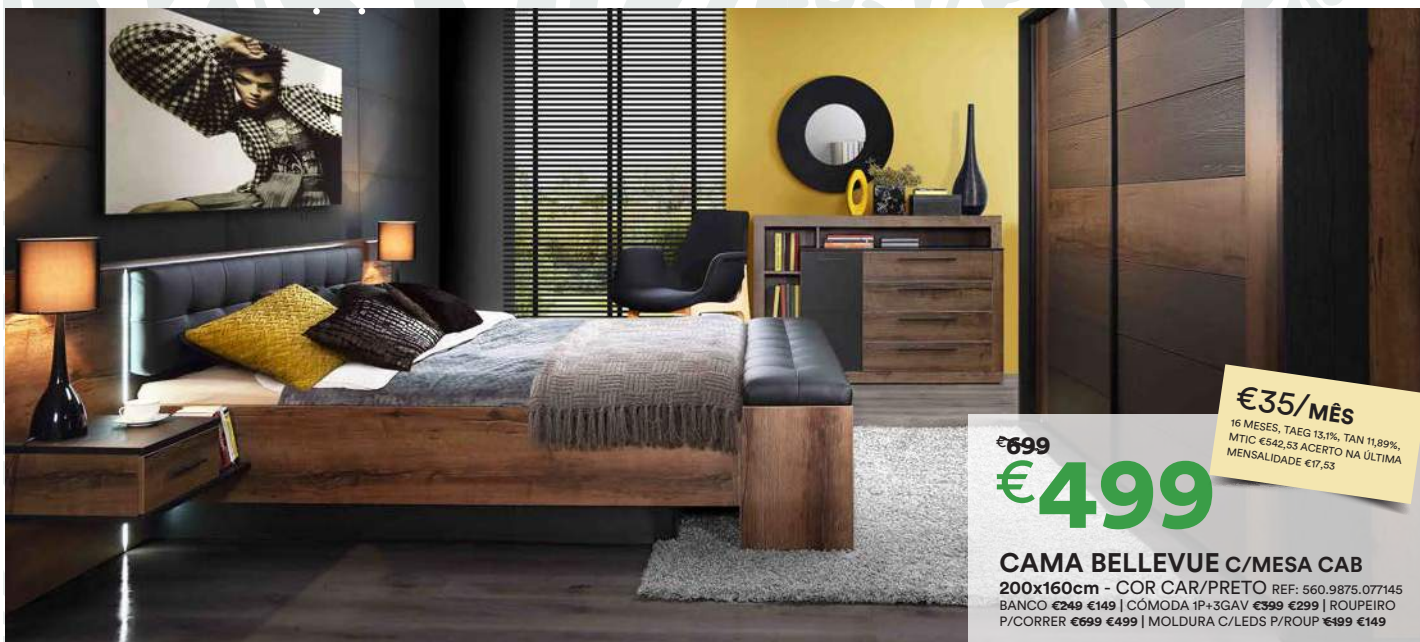

~~€699~~
€499

€35/MÊS

16 MESES, TAEG 13,1%, TAN 11,89%,
MTIC €542,53 ACERTO NA ÚLTIMA
MENSALIDADE €17,53

CAMA BELLEVUE C/MESA CAB
200x160cm - COR CAR/PRETO REF: 560.9875.077145
BANCO €249 €149 | CÔMODA 1P+3GAV €399 €299 | ROUPEIRO
P/CORRER €699 €499 | MOLDURA C/LEDS P/ROUP €499 €149