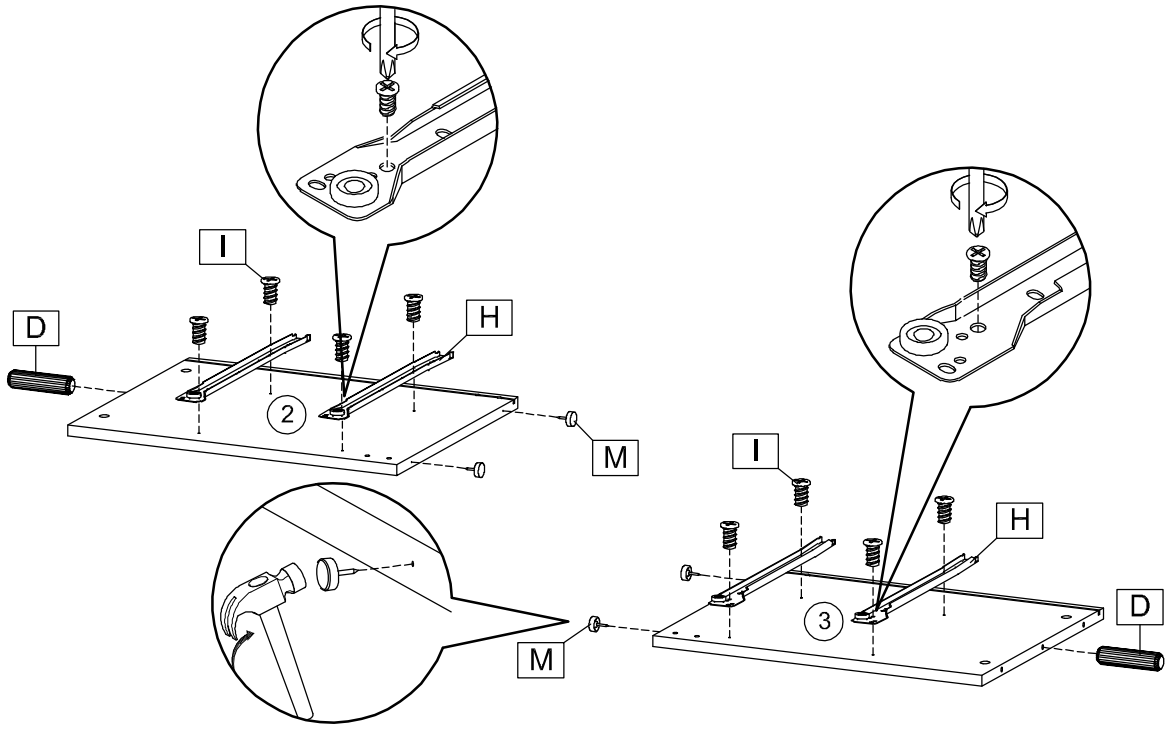

Hardware

SET-UP TIME : 60 MINUTES

NUMBER OF PERSONS : 02

TOOLS :

1

2

3

4