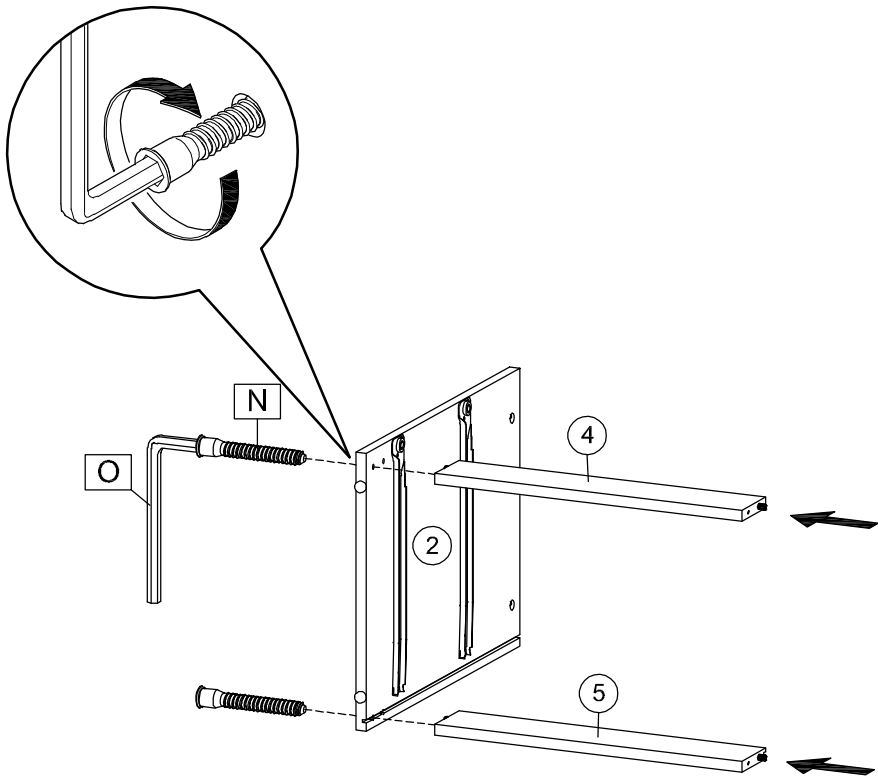

Hardware

SET-UP TIME : 60 MINUTES

NUMBER OF PERSONS : 02

TOOLS :

1

2

3

4