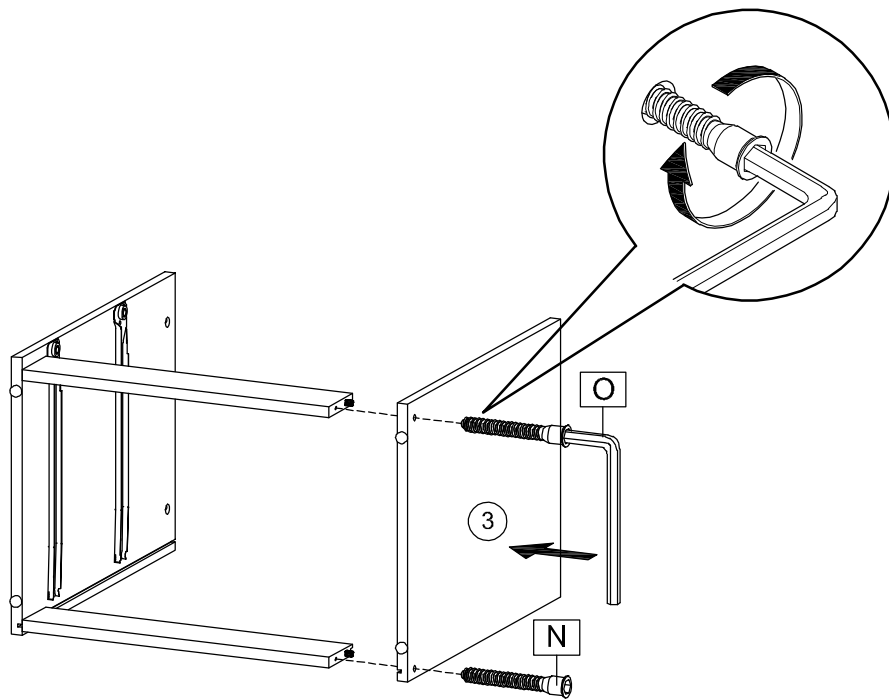

Hardware

SET-UP TIME : 60 MINUTES

NUMBER OF PERSONS : 02

TOOLS :

1

2

3

4